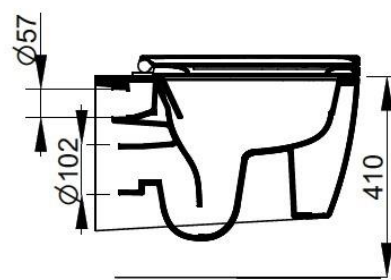

Cod. D552501

White

DOP-No 997

Wall hung bowl, 4,5 L flush, due to rimless system and interior surface design. For assembly with suitable wall mounted chair brackets. Including fixation kit for hidden attachment. To be completed with seat and cover.

Width (mm)	354
Depth (mm)	540
Height (mm)	30,5
Weight (Kg)	24,5
Flush Volume (l)	4,5
Installation	wall hung
Outlet	horizontal outlet