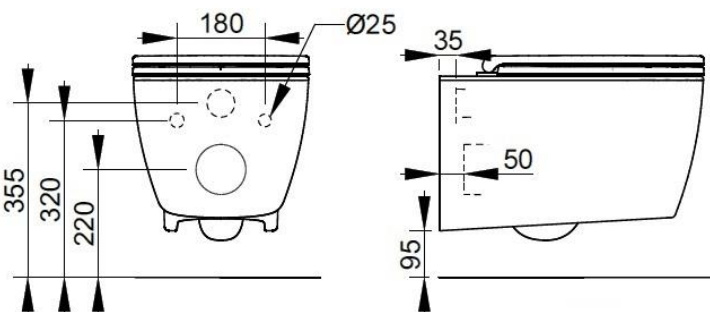

Cod. D552501

White

DOP-No 997

Wall hung bowl, 4,5 L flush, due to rimless system and interior surface design. For assembly with suitable wall mounted chair brackets. Including fixation kit for hidden attachment. To be completed with seat and cover.

Width (mm)	354
Depth (mm)	540
Height (mm)	30,5
Weight (Kg)	24,5
Flush Volume (l)	4,5
Installation	wall hung
Outlet	horizontal outlet