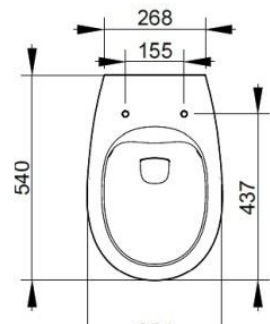

Cod. D552501

White

DOP-No 997

Wall hung bowl, 4,5 L flush, due to rimless system and interior surface design. For assembly with suitable wall mounted chair brackets. Including fixation kit for hidden attachment. To be completed with seat and cover.

Width (mm)	354
Depth (mm)	540
Height (mm)	30,5
Weight (Kg)	24,5
Flush Volume (l)	4,5
Installation	wall hung
Outlet	horizontal outlet